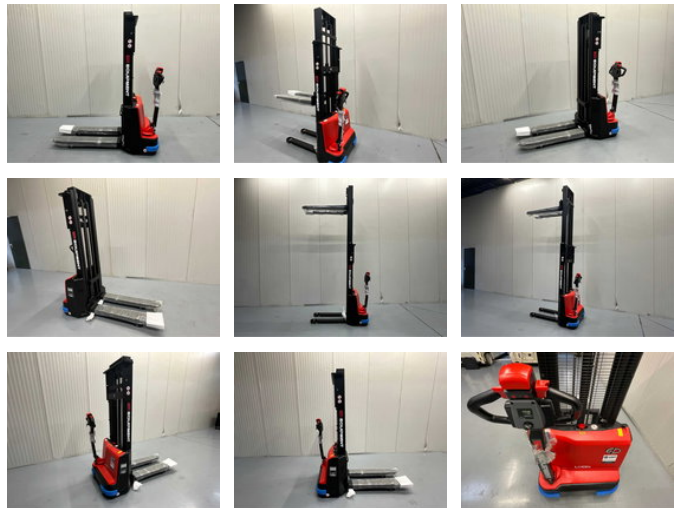

## EP ESL 3,0 meter - Stapelaar - Li-ion batterij

### General features

Brand	EP
Subcategory	Pallet stacker
Construction year	2026

### Characteristics

Empty weight	540kg
Length	173cm
Width	68cm
Lifting capacity	1.500kg
Lifting height	3.000mm

EP ESL 3,0 meter - Stapelaar - Li-ion batterij

Accessories