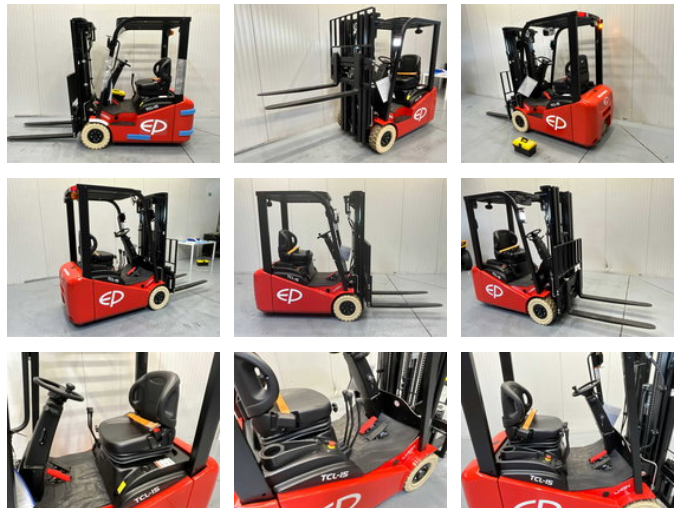

## EP TCL152 - 4,3M - Triplex - Freelift - Sideshift

### General features

Brand	EP
Subcategory	Forklift
Construction year	2026
Color	Red
Fuel	Electric
CE marking	Yes

### Characteristics

Empty weight	2.698kg
Length	279cm
Width	102cm
Lifting capacity	1.500kg
Lifting height	450cm
Mast type	Triplex
Clearance height	205cm

EP TCL152 - 4,3M - Triplex - Freelift - Sideshift