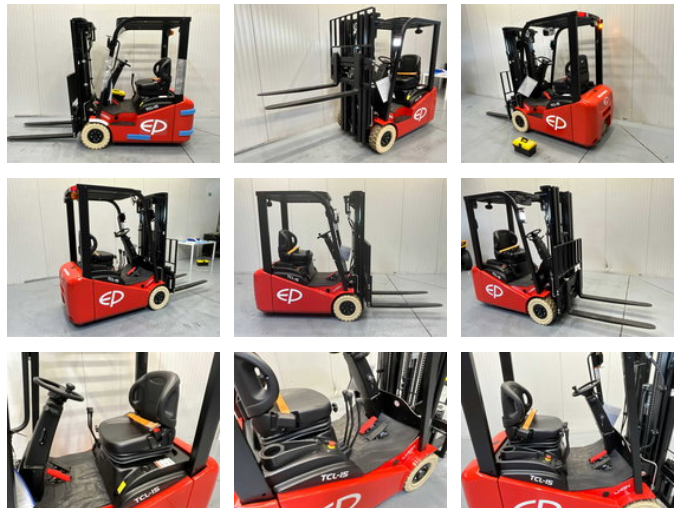

EP TCL152 - 4,5M - Triplex - Freelift - SideShift

General features

Brand	EP
Subcategory	Forklift
Construction year	2026
Color	Red
Fuel	Electric
CE marking	Yes

Characteristics

Empty weight	2.698kg
Length	279cm
Width	102cm
Lifting capacity	1.500kg
Lifting height	450cm
Mast type	Triplex
Clearance height	205cm

EP TCL152 - 4,5M - Triplex - Freelift - SideShift

Accessories