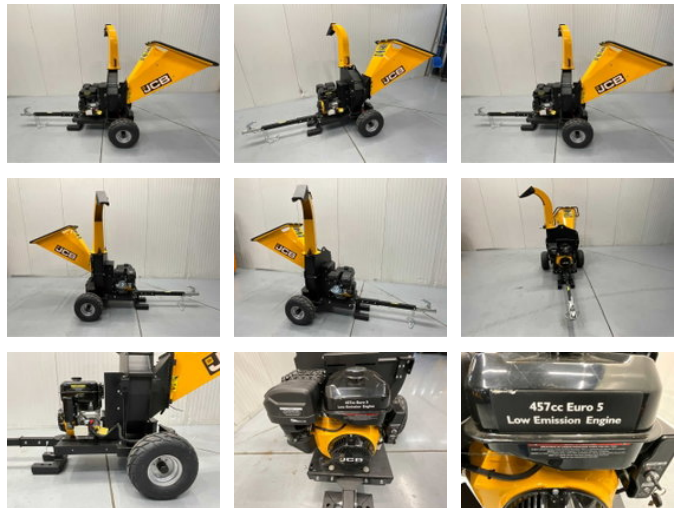

JCB Houthakselaar CH150120PE - versnippercapaciteit 120 mm

General characteristics

Brand	JCB
Subcategory	Forage header
Year of construction	2026
Fuel	Petrol

Properties

Single weight	294kg
Length	1.990cm
Width	1.050cm
Cylinder capacity	457cc

JCB Houthakselaar CH150120PE - versnippercapaciteit 120 mm

Technical specifications

Assets

15hp

Description

15 hp 4-stroke JCB gasoline engine, 457 cc, with electric start. Equipped with a 360° rotatable exhaust and guide, 400 mm diameter pneumatic tires, and built-in off-road tow hook, belt drive. Shredding capacity 120 mm, feed hopper opening size 588x440 mm, feed opening 278x167 mm, disc size (diameter/thickness) 600 mm. Two robust rectangular cutting blades and six sharp triangular shredding blades designed to pull in and shred branches up to a colossal diameter of 120 mm.