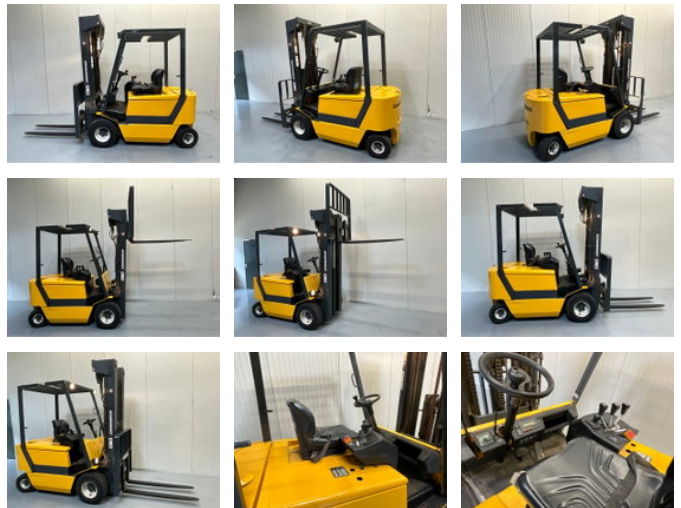

## Jungheinrich EFG 4025 - Triplex - Freelift - Sideshift

### General features

Brand	Jungheinrich
Subcategory	Forklift
Condition	Used
Reference	V3130

### Characteristics

Length	360cm
Width	125cm
Cabin	Open
Lifting capacity	2.500kg
Lifting height	560cm
Mast type	Triplex