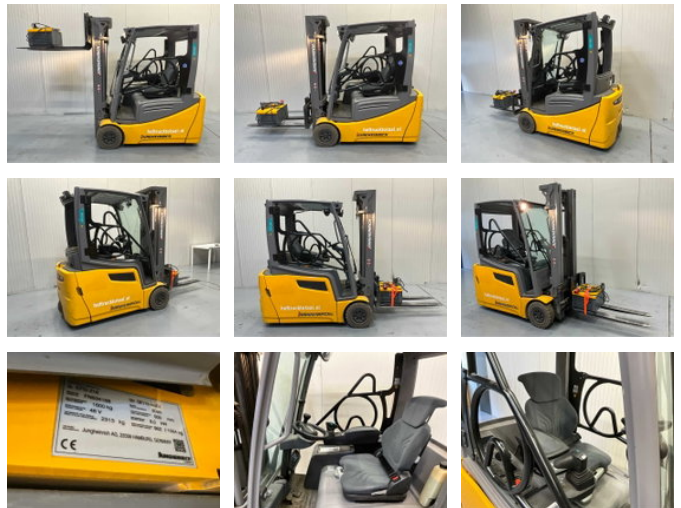

Jungheinrich EFG216 Triplex - Freelift - Sideshift - Acculader

General characteristics

Brand	Jungheinrich
Subcategory	Forklift
Year of construction	2020
Condition	Used
Reference	V3099

Properties

Single weight	3.407kg
Length	330cm
Width	115cm
Max. lifting capacity	1.600kg
Lifting height	485cm
Mast type	Triplex
Clearance height	215cm

Jungheinrich EFG216 Triplex - Freelift - Sideshift - Acculader

Accessories