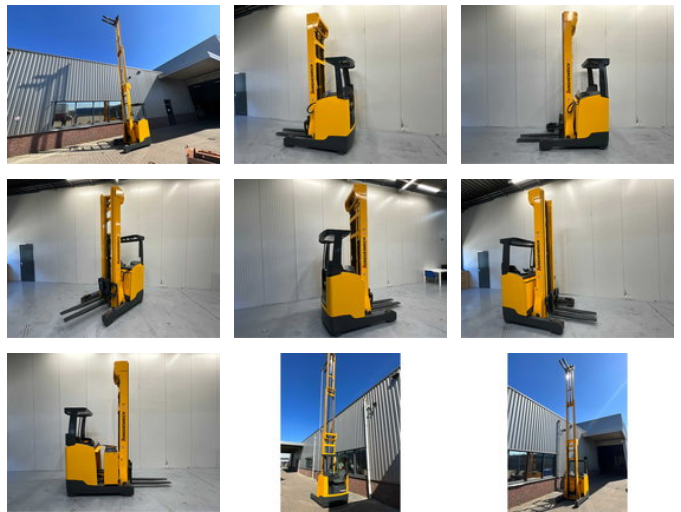

Jungheinrich Reachtruck ETV 214 - 8,7M - Triplex - Freelift - Sideshift

General features

Brand	Jungheinrich
Subcategory	Reachtruck
Construction year	2013
Hourmeter reading	7540
Condition	Used
Reference	V3148

Characteristics

Empty weight	3.601kg
Length	300cm
Width	128cm
Lifting capacity	1.400kg
Lifting height	8.720mm
Clearance height	350cm

Jungheinrich Reachtruck ETV 214 - 8,7M - Triplex - Freelift - Sideshift