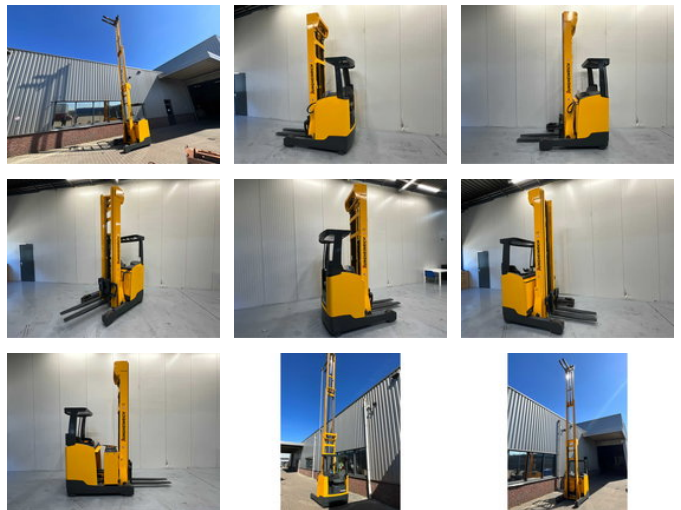

Jungheinrich Reachtruck ETV 214 - Triplex - Freelift - Sideshift - 8,7M

General features

| | |
|-------------------|--------------|
| Brand | Jungheinrich |
| Subcategory | Reachtruck |
| Construction year | 2013 |
| Hourmeter reading | 7540 |
| Condition | Used |
| Reference | V3148 |

Characteristics

| | |
|------------------|---------|
| Empty weight | 3.601kg |
| Length | 300cm |
| Width | 128cm |
| Lifting capacity | 1.400kg |
| Lifting height | 8.720mm |
| Clearance height | 350cm |

Jungheinrich Reachtruck ETV 214 - Triplex - Freelift - Sideshift -
8,7M

Accessories