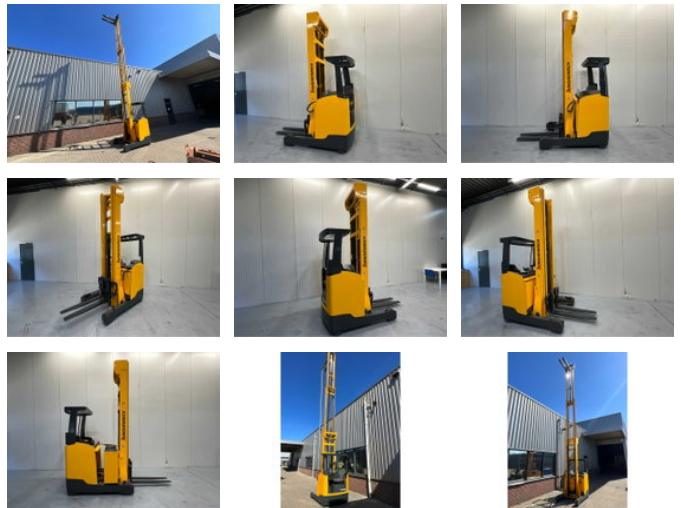

Jungheinrich Reachtruck ETV Triplex - Freelift - Sideshift

General characteristics

Brand	Jungheinrich
Subcategory	Reachtruck
Year of construction	2013
Hours displayed	7540
Condition	Used
Reference	V3148

Properties

Single weight	3.601kg
Length	300cm
Width	128cm
Max. lifting capacity	1.400kg
Lifting height	8.720mm
Clearance height	350cm

Jungheinrich Reachtruck ETV Triplex - Freelift - Sideshift

Accessories