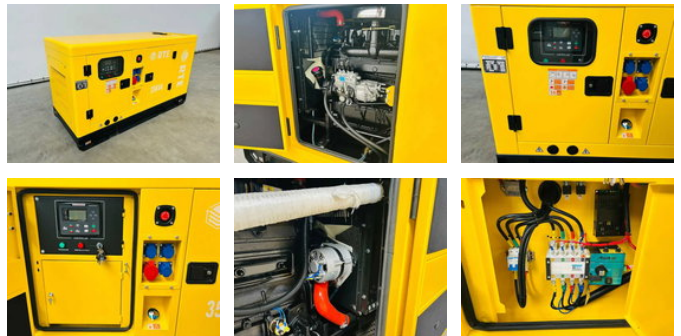

## RTE 35KVA - Noodstroomaggregaat / generator

### General features

Brand	RTE
Subcategory	Standard power unit
Construction year	2026
Fuel	Diesel

### Characteristics

Empty weight 710kg

# RTE 35KVA - Noodstroomaggregaat / generator

Accessories