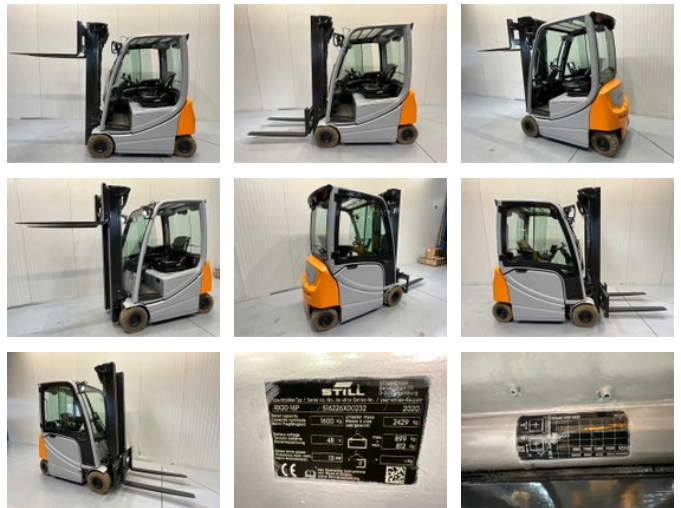

Still RX20-16P Triplex - Freelift - Sideshift

General characteristics

Brand	Still
Subcategory	Forklift
Year of construction	2020
Hours displayed	9160
Condition	Used
Reference	V3062

Properties

Length	330cm
Width	115cm
Max. lifting capacity	1.600kg
Lifting height	530cm
Mast type	Triplex
Clearance height	226cm

Still RX20-16P Triplex - Freelift - Sideshift

Accessories