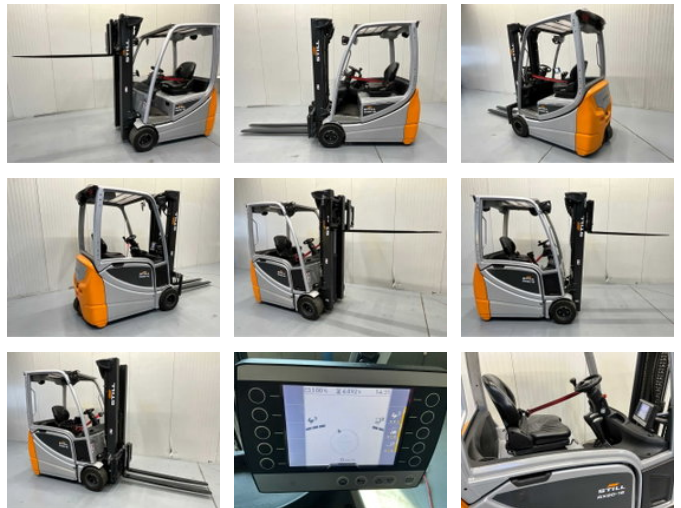

Still RX20-18 Triplex - Freelift - Sideshift

General characteristics

Brand	Still
Subcategory	Forklift
Year of construction	2019
Hours displayed	4892
Condition	Used
Reference	V3055

Properties

Single weight	3.379kg
Length	340cm
Width	120cm
Max. lifting capacity	1.800kg
Lifting height	483cm
Mast type	Triplex
Clearance height	215cm

Still RX20-18 Triplex - Freelift - Sideshift

Accessories