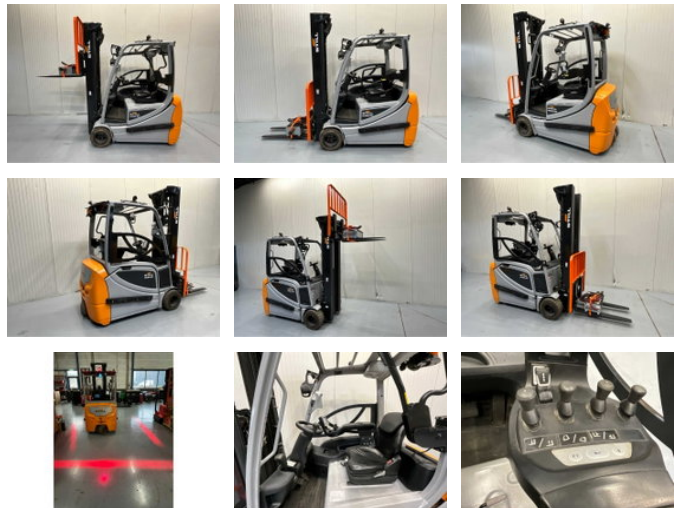

## Still RX20-20 Triplex - Freelift - Sideshift

### General characteristics

Brand	Still
Subcategory	Forklift
Year of construction	2020
Hours displayed	6494
Condition	Used
Reference	V3058

### Properties

Single weight	3.869kg
Length	310cm
Width	120cm
Max. lifting capacity	2.000kg
Lifting height	570cm
Mast type	Triplex
Clearance height	245cm

# Still RX20-20 Triplex - Freelift - Sideshift