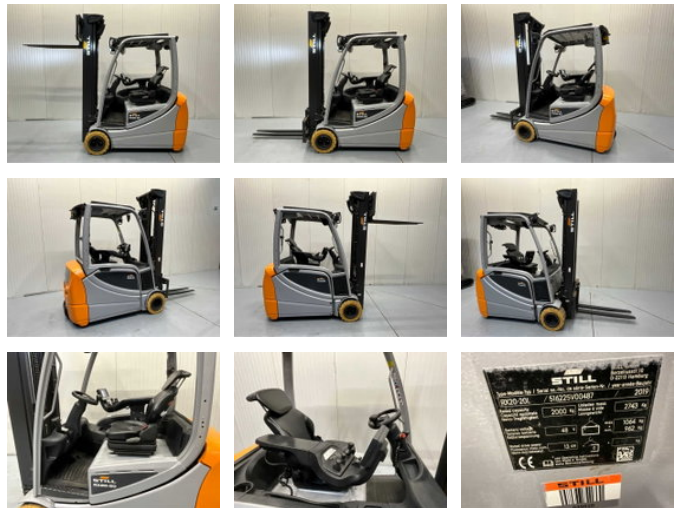

## Still RX20-20 Triplex - Freelift - Sideshift

### General characteristics

Brand	Still
Subcategory	Forklift
Year of construction	2019
Hours displayed	9375
Condition	Used
Reference	V3050

### Properties

Single weight	3.807kg
Length	330cm
Width	120cm
Max. lifting capacity	2.000kg
Lifting height	568cm
Mast type	Triplex
Clearance height	250cm