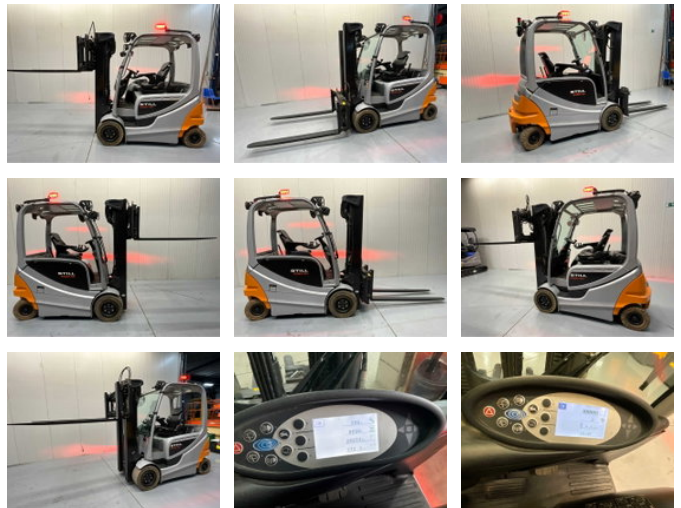

Still RX60-30 Triplex - Vorkensteller - Freelift - Sideshift

General characteristics

Brand	Still
Subcategory	Forklift
Year of construction	2019
Hours displayed	8026
Condition	Used
Reference	V3053

Properties

Single weight	5.452kg
Length	420cm
Width	120cm
Cabin	Half open
Max. lifting capacity	3.000kg
Lifting height	480cm
Mast type	Triplex
Clearance height	230cm

Still RX60-30 Triplex - Vorkensteller - Freelift - Sideshift