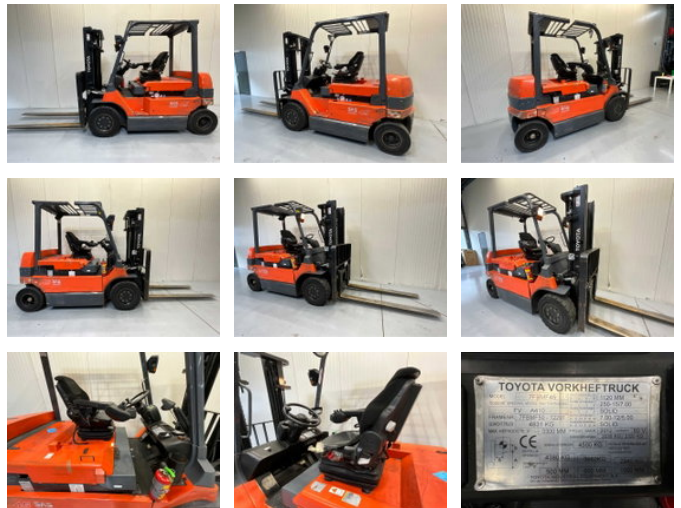

Toyota 7FBMF45 Duplex - bluespot

General characteristics

Brand	Toyota
Subcategory	Forklift
Year of construction	2012
Condition	Used
Reference	V3182

Properties

Length	500cm
Width	140cm
Cabin	Open
Max. lifting capacity	4.500kg
Lifting height	330cm
Mast type	Duplex
Clearance height	235cm

Toyota 7FBMF45 Duplex - bluespot

Accessories