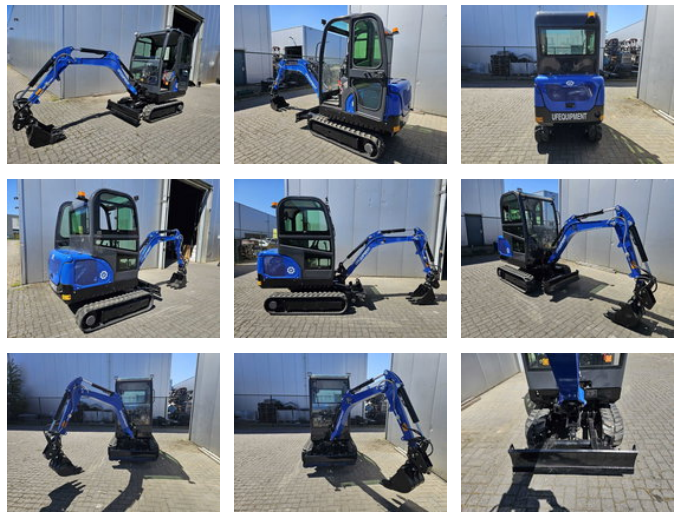

Ultra Force Equipment NM25 - Minigraafmachine snelwisselsysteem incl. 3 bakken

General features

Brand	Ultra Force Equipment
Subcategory	Crawler excavator
Construction year	2026
Color	Blue
Condition	Used
Fuel	Diesel

Characteristics

Empty weight	2.500kg
Length	330cm
Width	120cm

Ultra Force Equipment NM25 - Minigraafmachine snelwisselsysteem incl. 3 bakken

Accessories